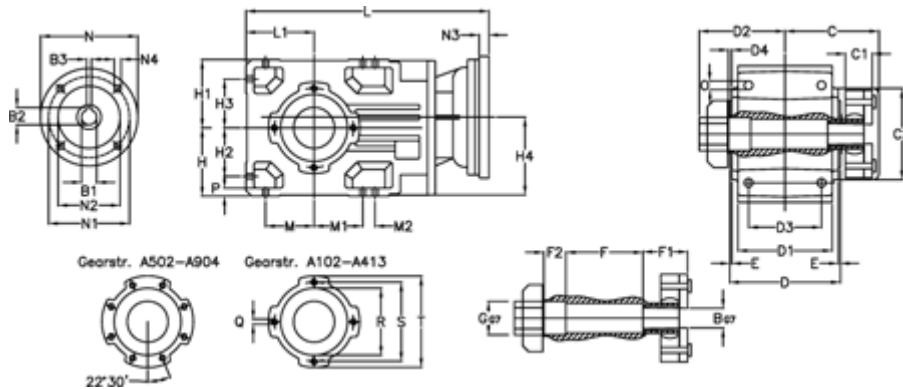

Article number: 296003530546225

Description: Bevel helical gearbox
A353QF30-305,4-P71B5

Measures

B = 30	D1 = 166	F2 = 53	L = 417.0	N3 = 4,5
B1 = 14	D2 = 80	G = 42	L1 = 100	N4 = M8x16
B2 = 16.3	D3 = 135	GA = 43	M = 73.0	O = 12.0
B3 = 5	d4 = 5.0	H = 100	M1 = 73.0	P = 11
C = 70.0	Description = A353 QF-xx P71 B5	H1 = 100	M2 = 11	Q = M10x17
C1 = 24	E = 3.5	H2 = 73.0	N = 160	R = 110
C2 = 90.0	F = 12.0	H3 = 73.0	N1 = 130	S = 130
D = 173	F1 = 48.0	H4 = 114.0	N2 = 110	T = 150